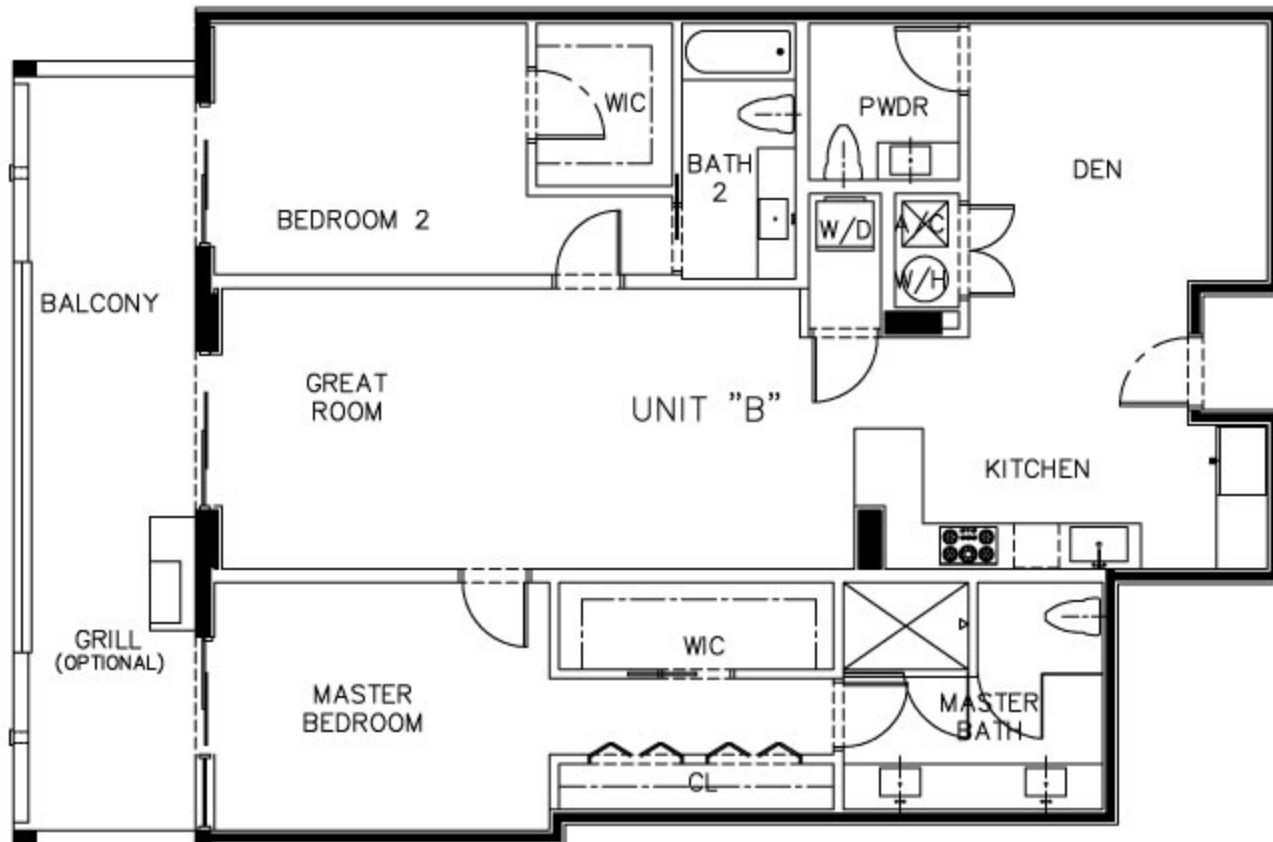

**UNIT "A" FLOOR PLAN**

LIVING AREA: 1,449 SF  
 TOTAL AREA: 1,862 SF

**UNIT "B" FLOOR PLAN**

LIVING AREA: 1,592 SF  
 TOTAL AREA: 1,868 SF

**UNIT "C" FLOOR PLAN**

LIVING AREA: 1,580 SF  
 TOTAL AREA: 2,053 SF

**UNIT "D" FLOOR PLAN**  
 LIVING AREA: 1,709 SF  
 TOTAL AREA: 2,170 SF

**UNIT "E" FLOOR PLAN**

LIVING AREA: 1,840 SF

TOTAL AREA: 2,100 SF

CASA VERDE

Bay Harbor Islands

**UNIT "F" FLOOR PLAN**  
 LIVING AREA: 1,819 SF  
 TOTAL AREA: 2,355 SF