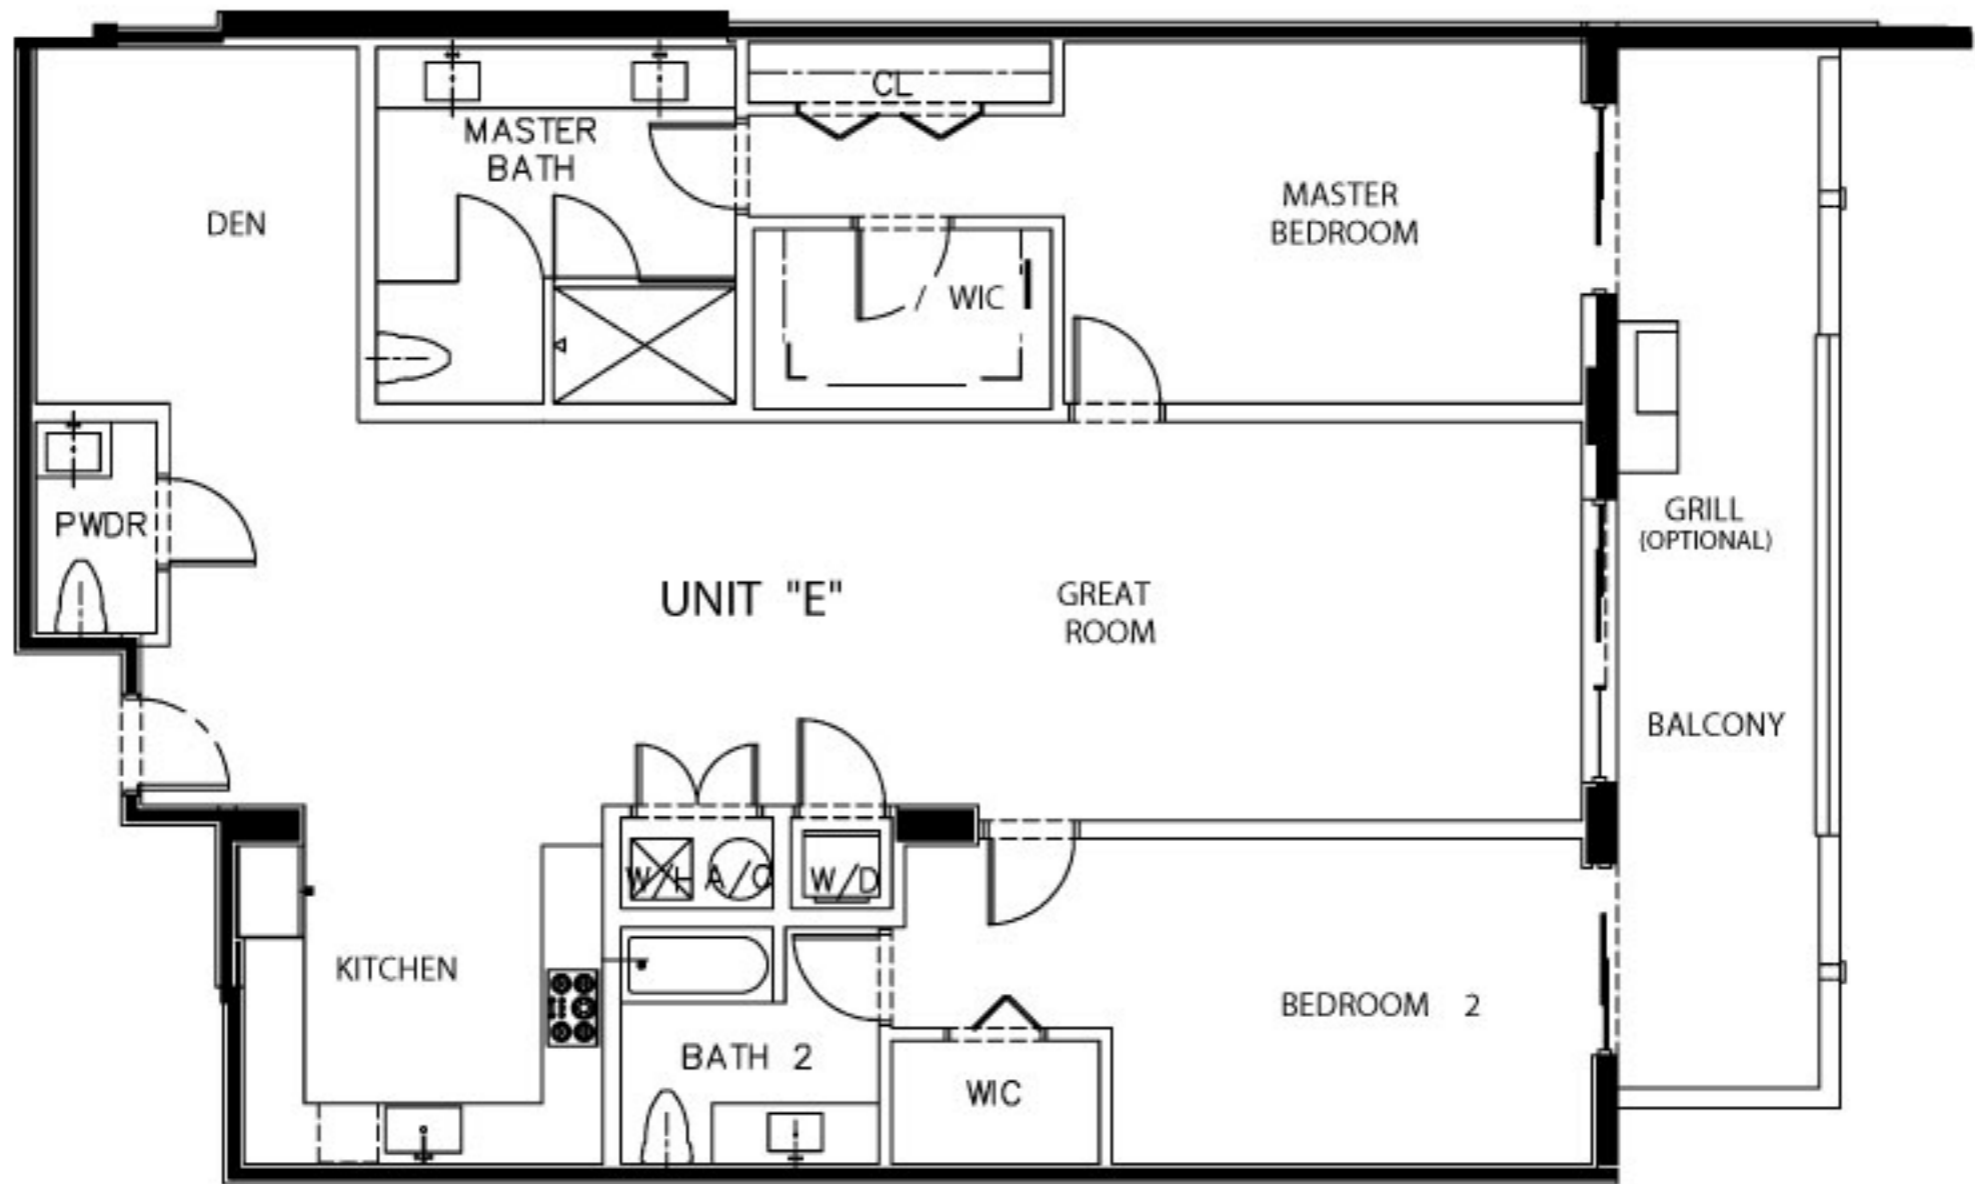

**UNIT "A" FLOOR PLAN**

LIVING AREA: 1,449 SF  
 TOTAL AREA: 1,862 SF

**UNIT "B" FLOOR PLAN**

LIVING AREA: 1,592 SF  
 TOTAL AREA: 1,868 SF

**UNIT "C" FLOOR PLAN**

LIVING AREA: 1,580 SF  
 TOTAL AREA: 2,053 SF

**UNIT "D" FLOOR PLAN**  
 LIVING AREA: 1,709 SF  
 TOTAL AREA: 2,170 SF

**UNIT "E" FLOOR PLAN**

LIVING AREA: 1,840 SF

TOTAL AREA: 2,100 SF

CASA VERDE

Bay Harbor Islands

**UNIT "F" FLOOR PLAN**  
 LIVING AREA: 1,819 SF  
 TOTAL AREA: 2,355 SF