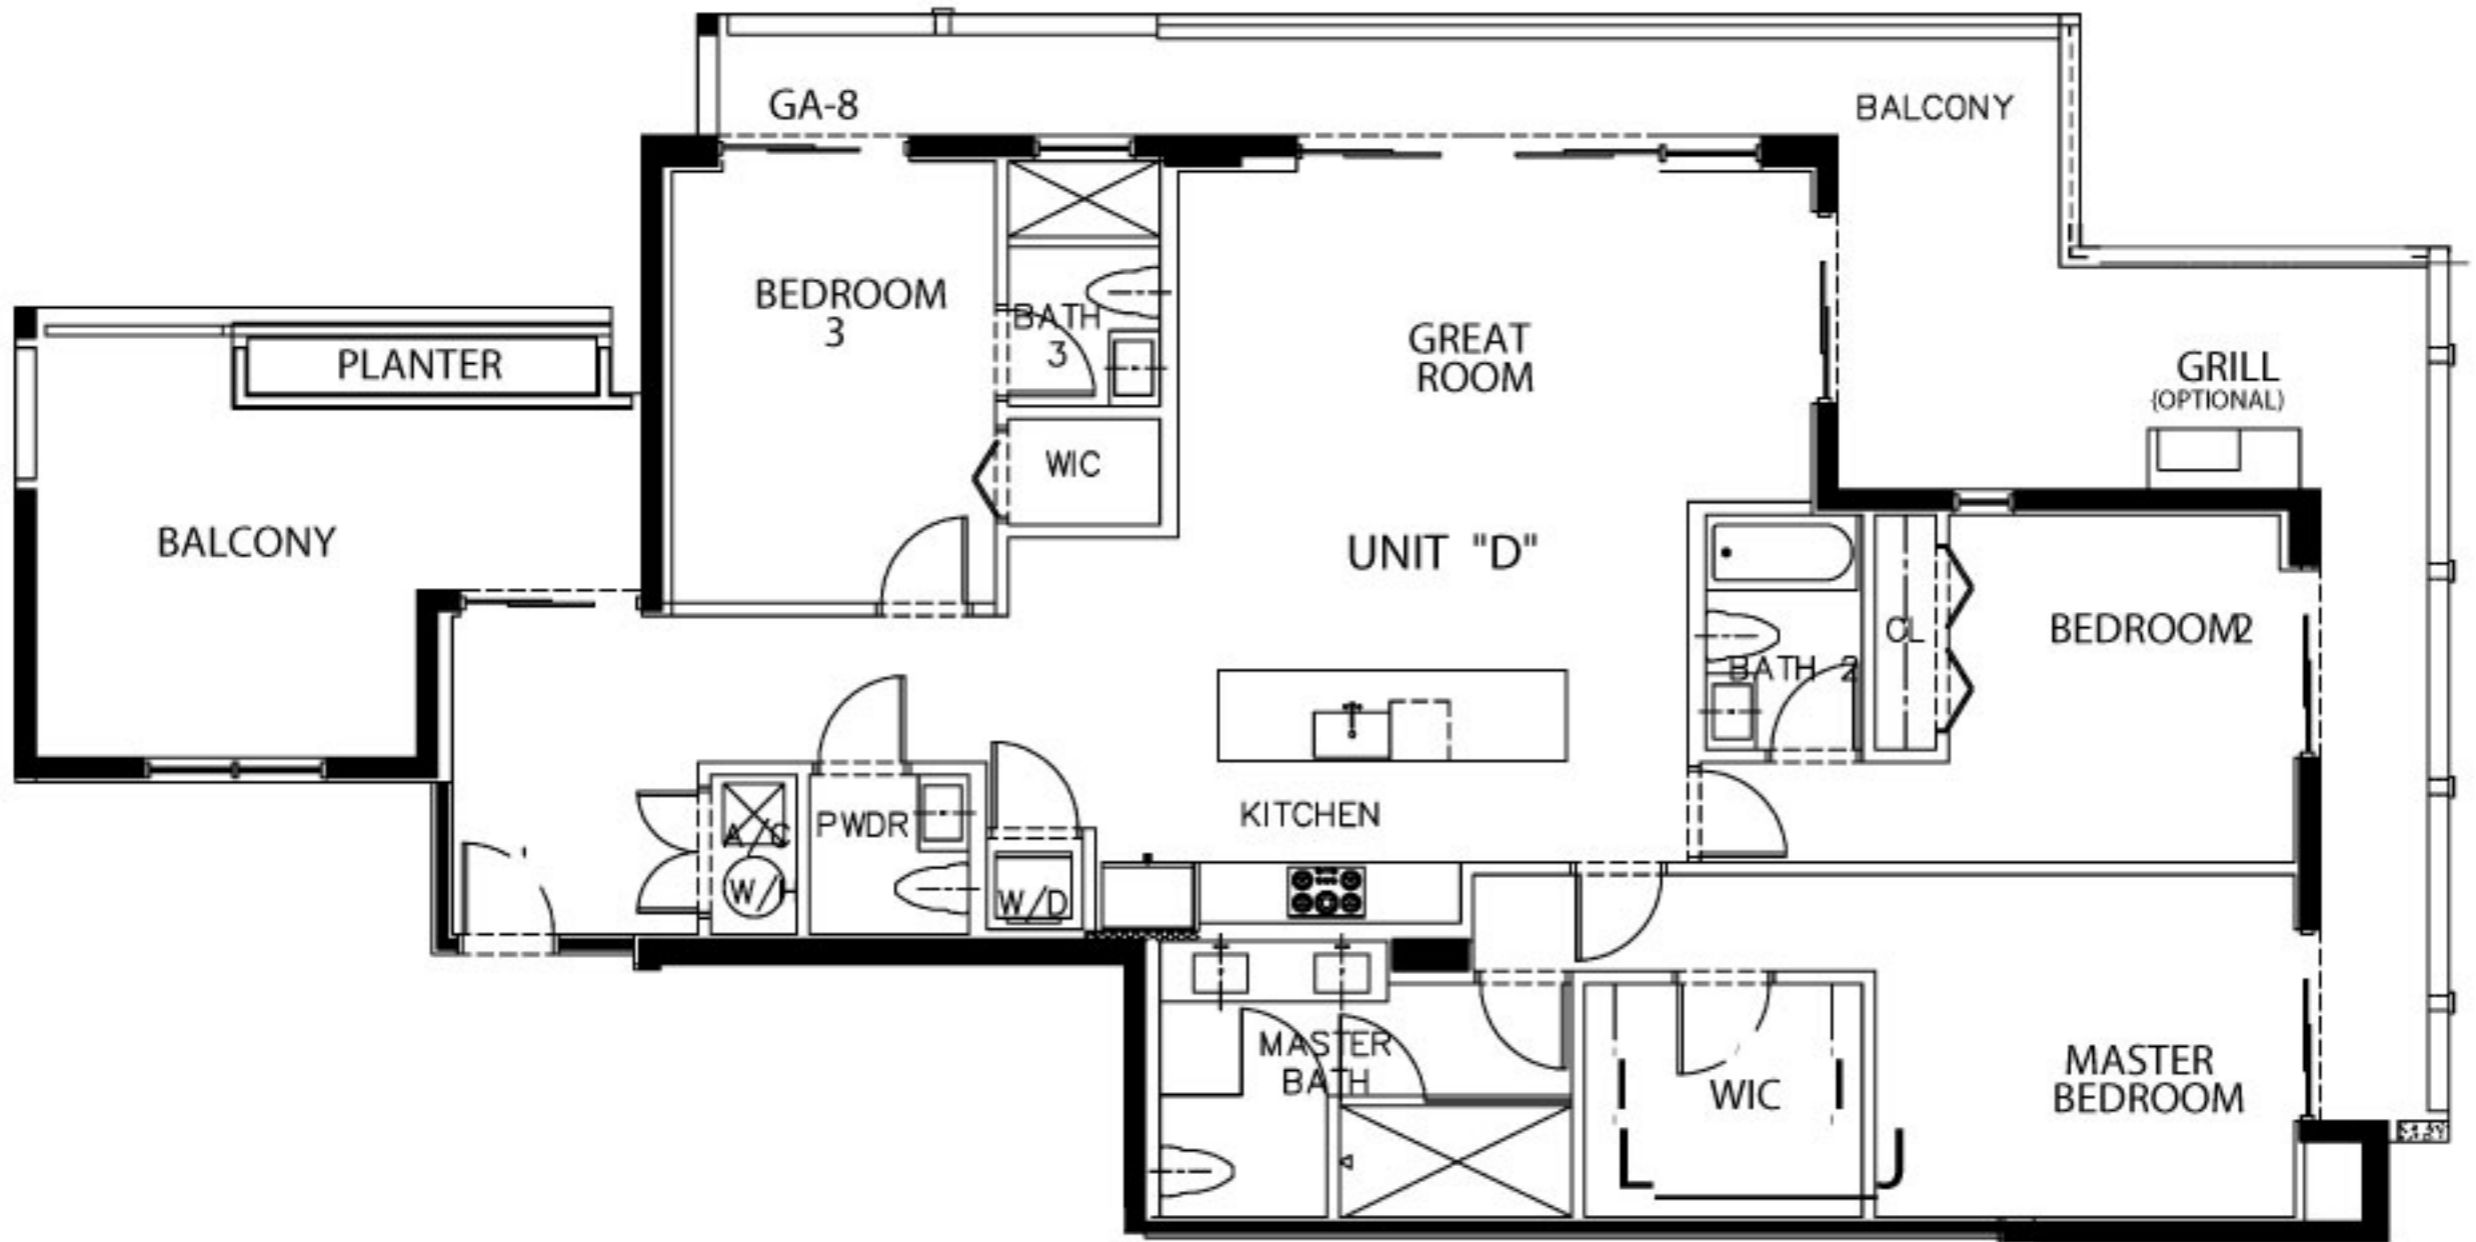

**UNIT "A" FLOOR PLAN**

LIVING AREA: 1,449 SF  
 TOTAL AREA: 1,862 SF

**UNIT "B" FLOOR PLAN**

LIVING AREA: 1,592 SF  
 TOTAL AREA: 1,868 SF

**UNIT "C" FLOOR PLAN**

LIVING AREA: 1,580 SF  
 TOTAL AREA: 2,053 SF

**UNIT "D" FLOOR PLAN**  
 LIVING AREA: 1,709 SF  
 TOTAL AREA: 2,170 SF

**UNIT "E" FLOOR PLAN**

LIVING AREA: 1,840 SF

TOTAL AREA: 2,100 SF

CASA VERDE

Bay Harbor Islands

**UNIT "F" FLOOR PLAN**  
 LIVING AREA: 1,819 SF  
 TOTAL AREA: 2,355 SF