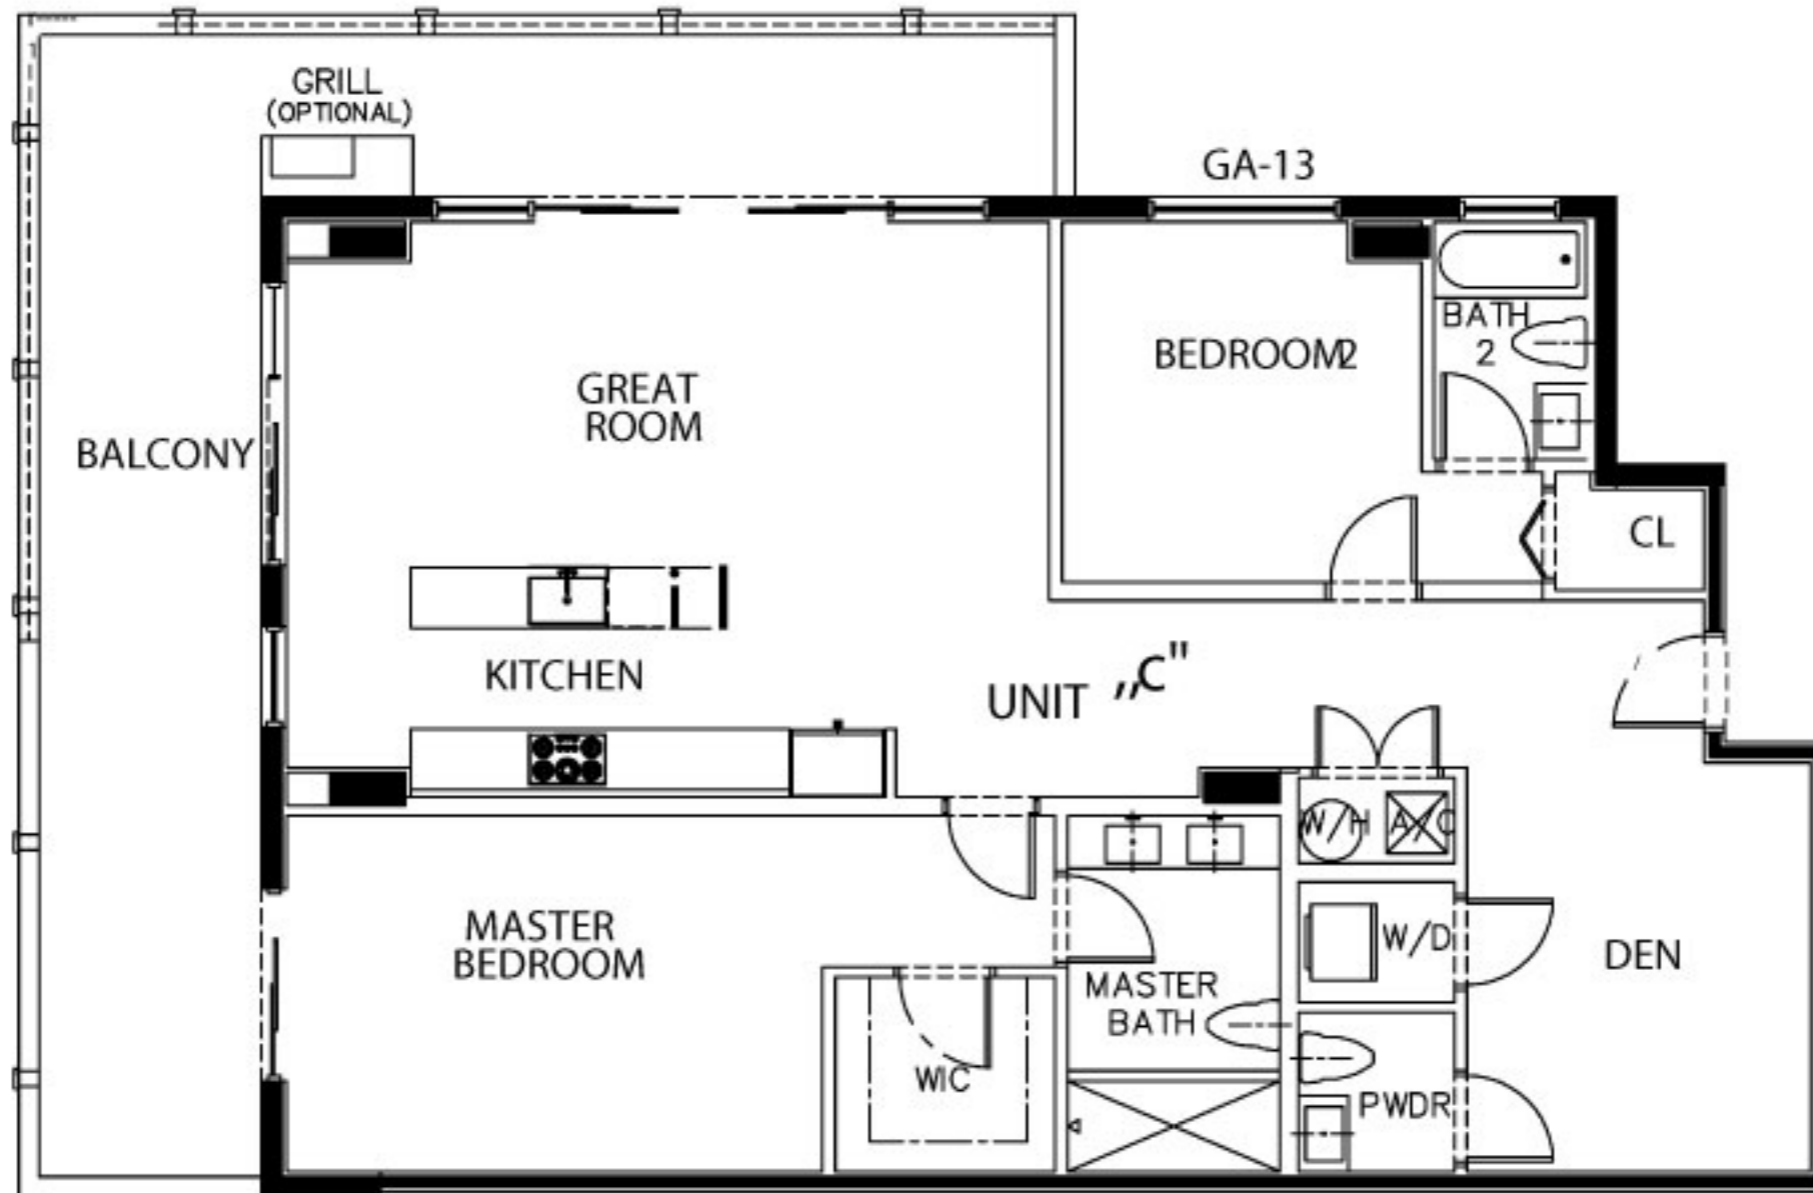

**UNIT "A" FLOOR PLAN**

LIVING AREA: 1,449 SF  
 TOTAL AREA: 1,862 SF

**UNIT "B" FLOOR PLAN**

LIVING AREA: 1,592 SF  
 TOTAL AREA: 1,868 SF

**UNIT "C" FLOOR PLAN**

LIVING AREA: 1,580 SF  
 TOTAL AREA: 2,053 SF

**UNIT "D" FLOOR PLAN**  
 LIVING AREA: 1,709 SF  
 TOTAL AREA: 2,170 SF

**UNIT "E" FLOOR PLAN**

LIVING AREA: 1,840 SF

TOTAL AREA: 2,100 SF

CASA VERDE

Bay Harbor Islands

**UNIT "F" FLOOR PLAN**  
 LIVING AREA: 1,819 SF  
 TOTAL AREA: 2,355 SF