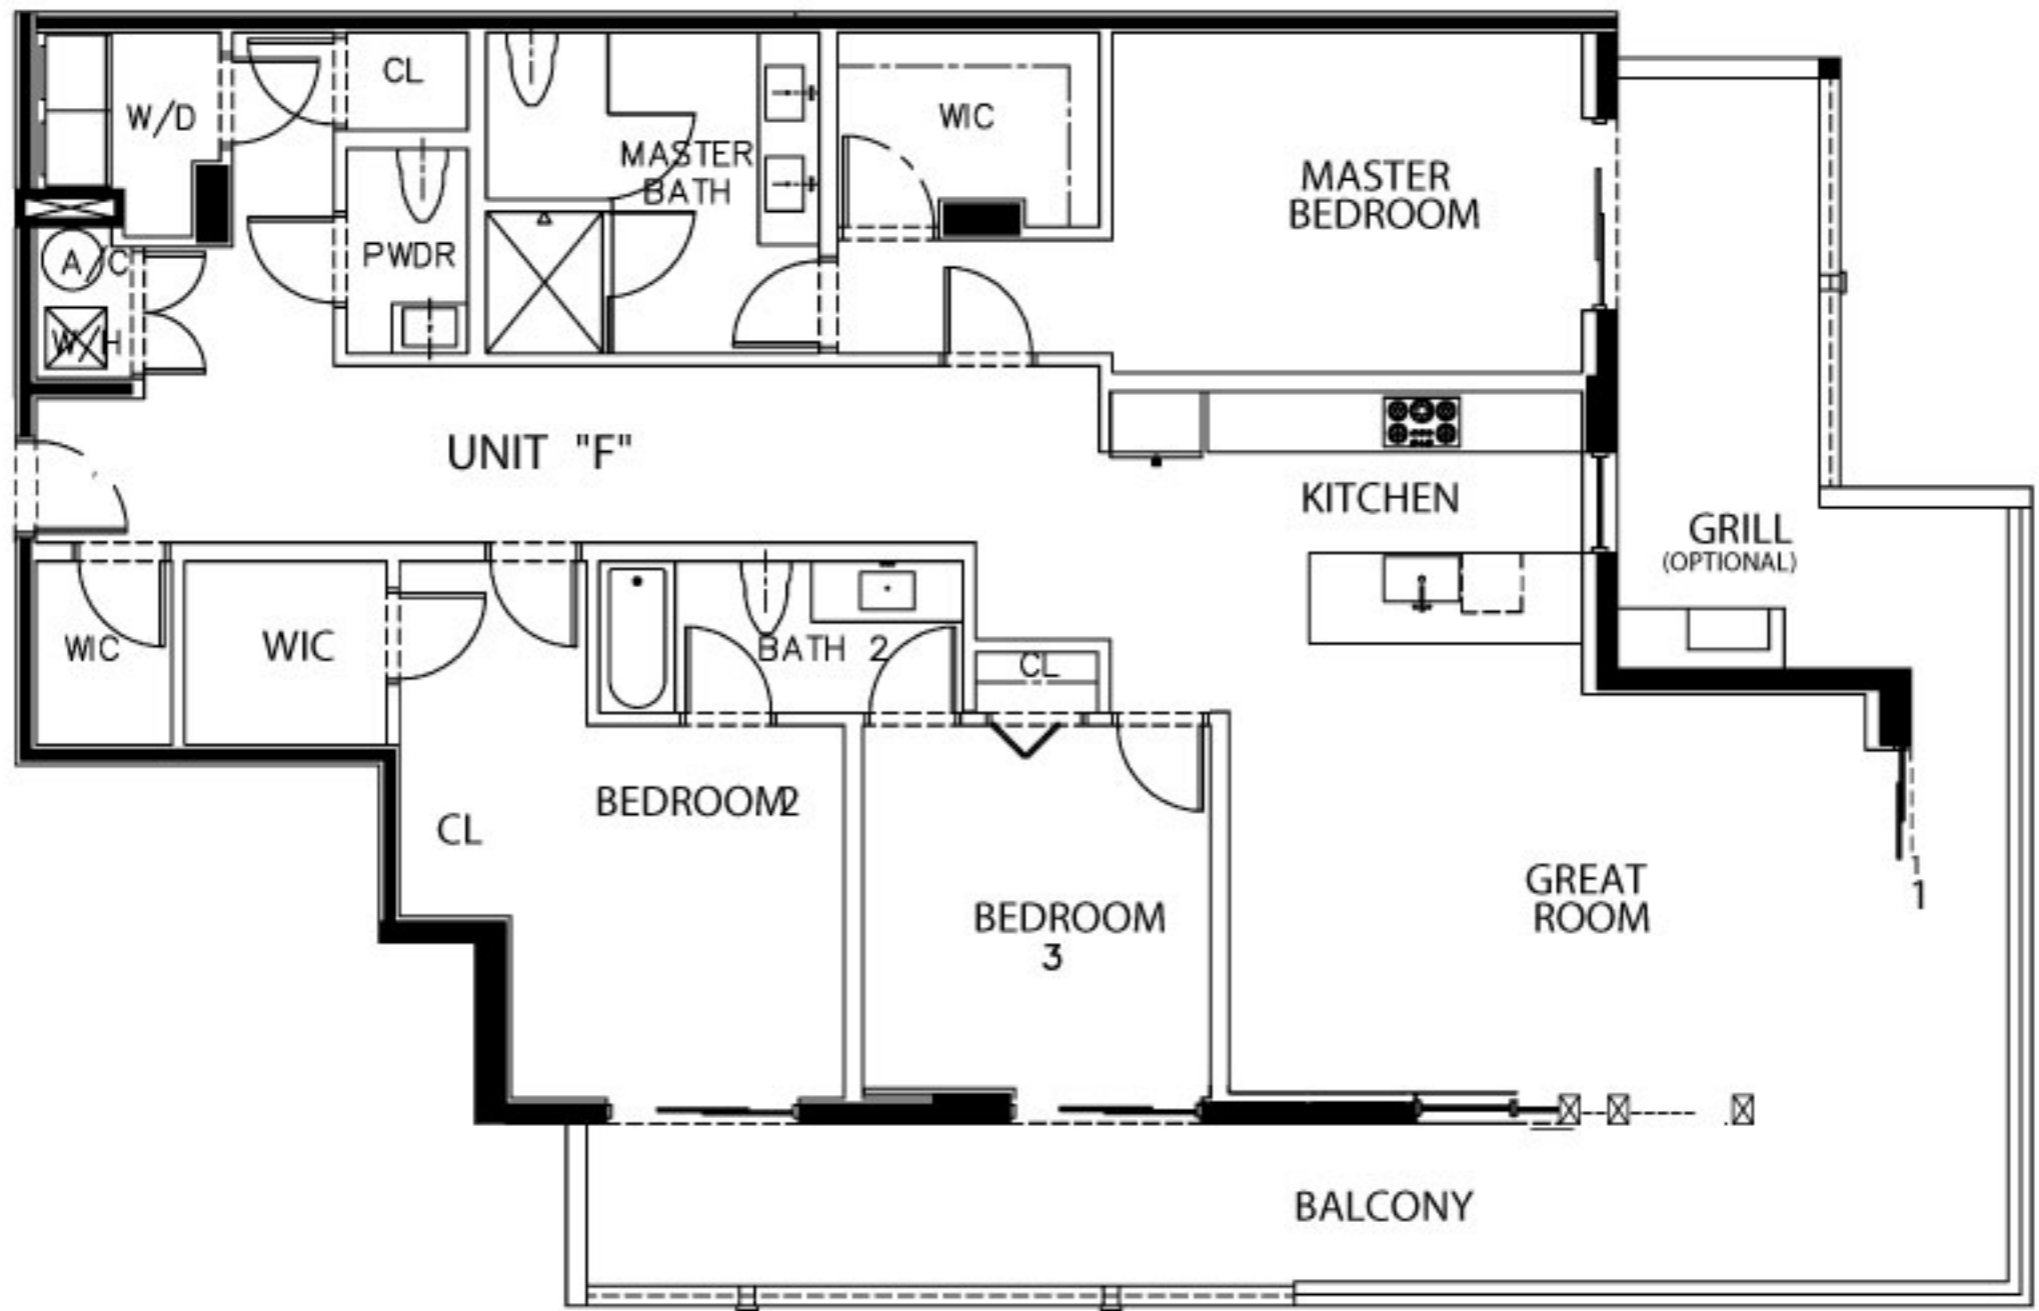

**UNIT "A" FLOOR PLAN**

LIVING AREA: 1,449 SF  
 TOTAL AREA: 1,862 SF

**UNIT "B" FLOOR PLAN**

LIVING AREA: 1,592 SF  
 TOTAL AREA: 1,868 SF

**UNIT "C" FLOOR PLAN**

LIVING AREA: 1,580 SF  
 TOTAL AREA: 2,053 SF

**UNIT "D" FLOOR PLAN**  
 LIVING AREA: 1,709 SF  
 TOTAL AREA: 2,170 SF

**UNIT "E" FLOOR PLAN**

LIVING AREA: 1,840 SF

TOTAL AREA: 2,100 SF

CASA VERDE

Bay Harbor Islands

**UNIT "F" FLOOR PLAN**  
 LIVING AREA: 1,819 SF  
 TOTAL AREA: 2,355 SF